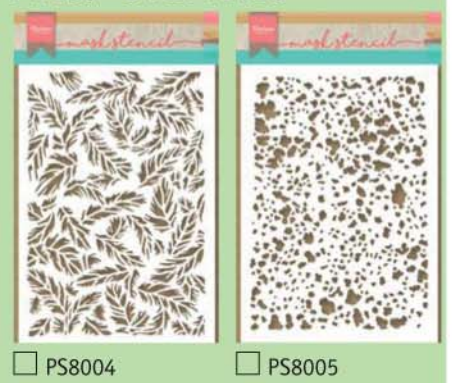

MASK STENCILS