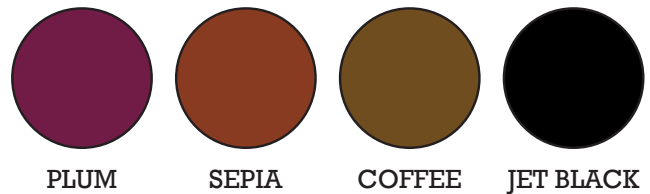

KIT 4 AIMK57703