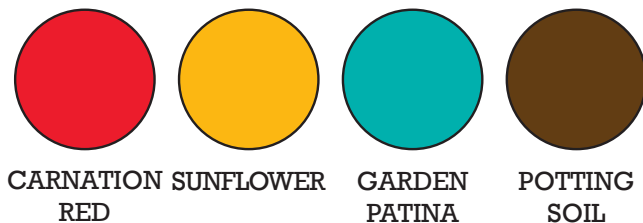

WENDY VECCHI MINI ARCHIVAL INK KITS

KIT 1 AMDK57796